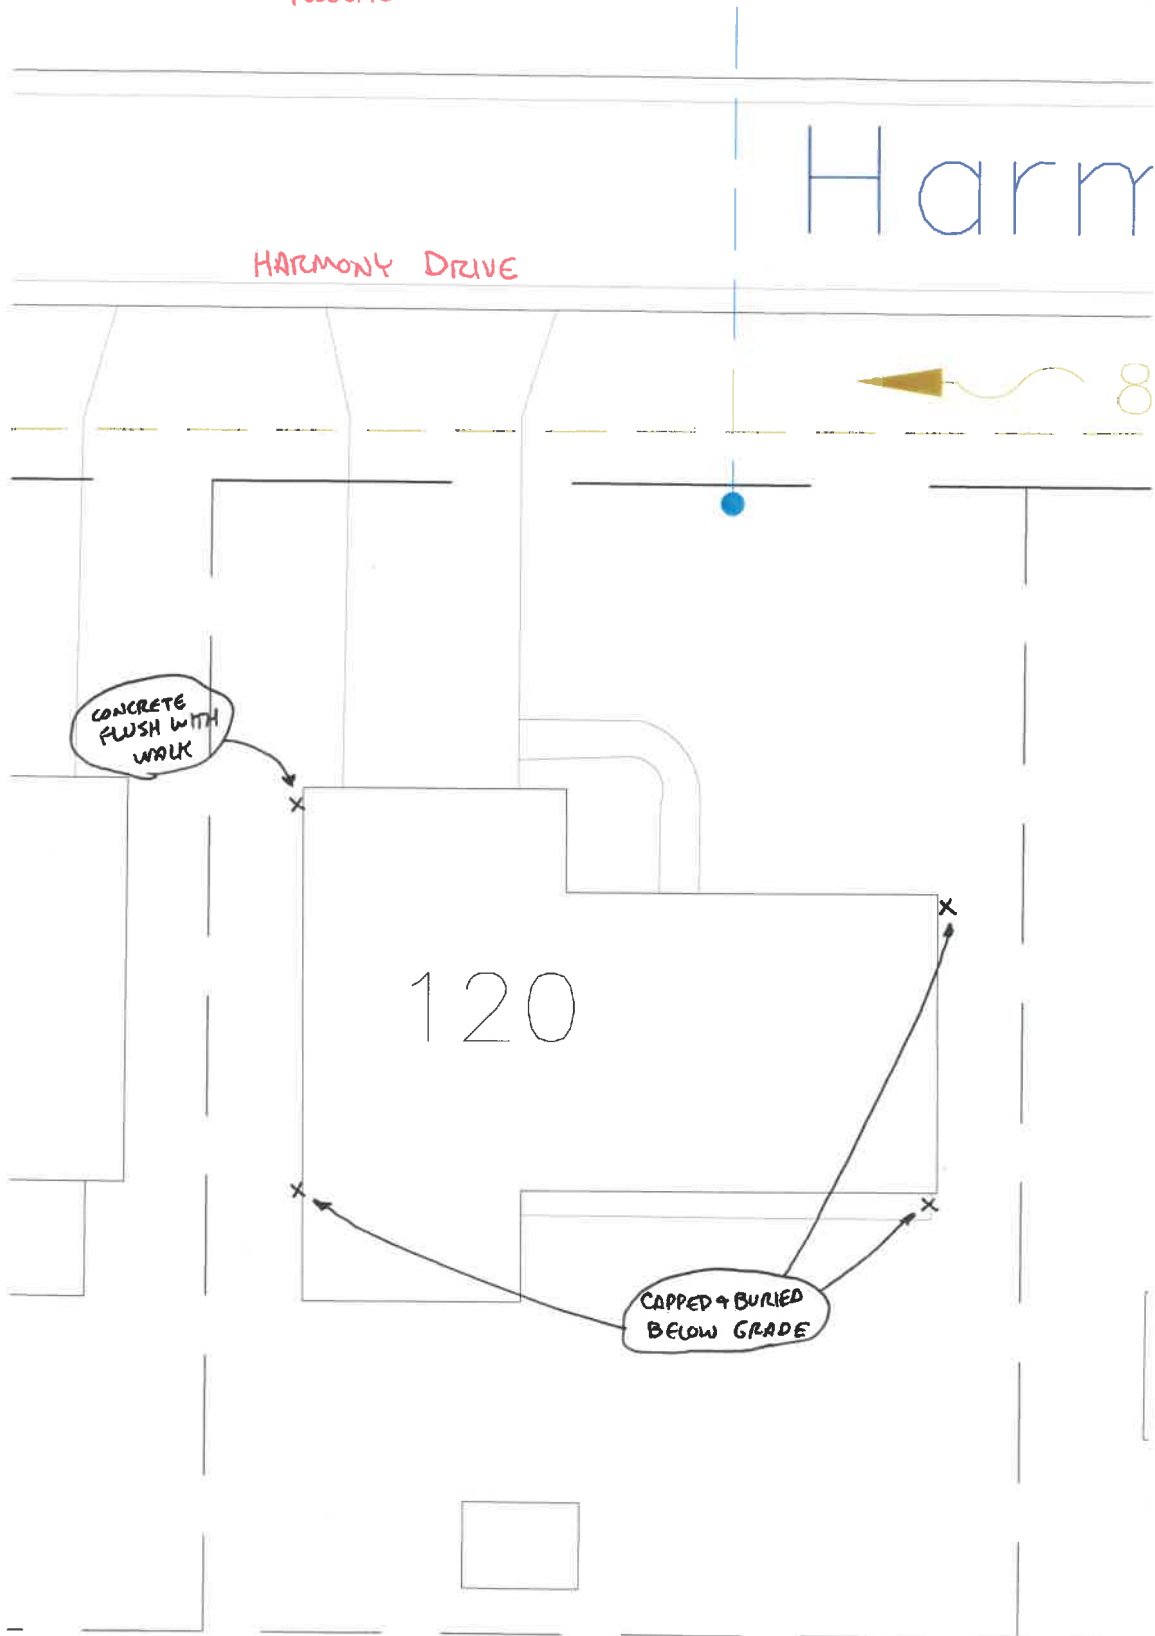

120 HARMONY DRIVE
ILLEGAL DOWNSPOUT INVESTIGATION

ALL ILLEGAL CONNECTIONS HAVE BEEN CAPPED
OR PLUGGED AND ARE IN COMPLIANCE AT THIS TIME.

INSPECTED BY: MARK SPIESS